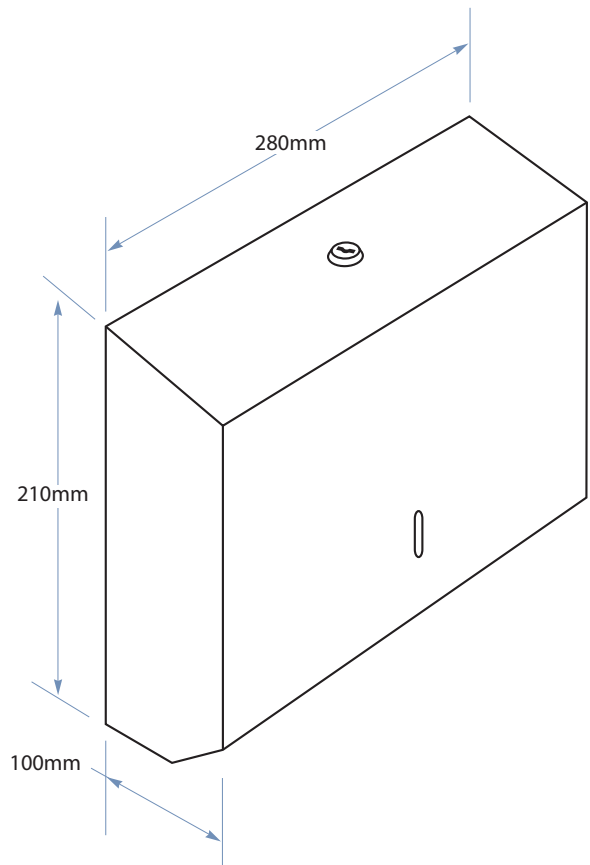

TOLL FREE 1300 364 561

The manufacturer reserves the right to make changes in design and material without formal notice and without incurring obligation.